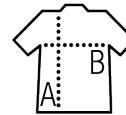

MEN'S LONG SLEEVE SHIRT

Quality

100% micro twill cotton
Weight: 120 gsm

Style

Straight cut
Long sleeves
Button-down classic collar
Adjustable cuffs with 2 buttons and bound slits
7 tone-on-tone button placket
Left chest pocket
2 comfort pleats

Sizes	S	M	L	XL	XXL	3XL	4XL
A/B	77.5/52.5	78/55.5	78.5/58.5	79/61.5	79.5/64.5	80/67.5	80/70.5

Sizes	S	M	L	XL	XXL	3XL	4XL
cm	37-38	39-40	41-42	43-44	45-46	47-48	49-50

PACKAGING

1

20

Carton size : 57 x 37 x 30 cm
Weight per carton : 5 kg