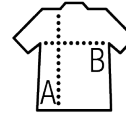

WOMEN'S LONG SLEEVE SHIRT

Quality

100% micro twill cotton
Weight: 120 gsm

Style

Close-fitting cut
Long sleeves
Adjustable cuffs with 2 buttons and bound slits
7 tone-on-tone button placket
Left chest pocket
2 chest darts

Sizes	XS	S	M	L	XL	XXL	3XL
A/B	66/47	67/49	68/51	69/53	70/57	71/61	72/65

PACKAGING

1

20

Carton size : 57 x 37 x 30 cm
Weight per carton : 5 kg

CHARACTERISTICS

Titanium grey

White