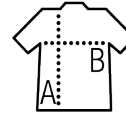

## WOMEN'S V-NECK SWEATER

### Style

Set-in sleeves  
Rib cuffs and hem  
Fully fashioned armholes  
Fitted cut

Sizes	XS	S	M	L	XL	XXL
A/B	58/39	60/42	62/45	64/48	66/51	68/54