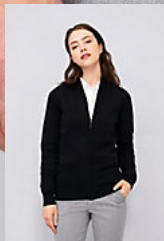

## MEN'S ZIPPED CARDIGAN

### Style

Set in sleeves  
Rib 1x1 high collar, inside contrasted  
knitted striped band  
Elastane rib 1x1 cuffs and waistband for a  
better comfort  
Front opening with hidden zip  
Fully fashioned armholes  
Straight fit

### CHARACTERISTICS

Black

Navy

Medium grey

SOL'S GORDON  
WOMEN  
00550