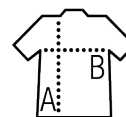

MEN'S TWO COLOUR T-SHIRT

Quality

INTERLOCK POLYESTER 140
100% breathable polyester

Style

Contrasted raglan sleeves, yoke and piping
Binding on collar

Sizes	S	M	L	XL	XXL
A/B	70/50	72/53	74/56	76/59	78/62

PACKAGING

10

50

Carton size : 55 x 36 x 23 cm
Weight per carton : 9,3 kg

CHARACTERISTICS

SUBLIMATION
PRINTING

White

Red

Apple green