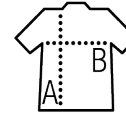

### Quality

PIQUÉ 200  
100% Ringspun cotton  
Rib 1x1 collar and cuffs  
Reinforcing contrasted tape on neck

### Style

Short sleeves  
Pearlised 4 button placket  
Contrasting cuff tag and tape in button placket  
Cut and sewn  
Fitted cut  
Spare button on the inside seam

Sizes	XS	S	M	L	XL	XXL
A/B	61/39	63/42	65/45	67/48	69/51	71/54