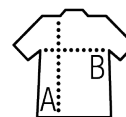

WOMEN'S POLO SHIRT

Quality

PIQUÉ 270
 100% combed Ringspun cotton
 Rib collar and cuffs
 Reinforcing tape on neck

Style

Short sleeves
 Contrasting striped collar and cuffs
 4 tone on tone buttons
 Straight hem with contrasted side slits
 Cut and sewn
 Spare button on the inside seam

Sizes	S	M	L	XL	XXL
A/B	61/42	63/45	65/48	67/51	69/54

PACKAGING

5

50

Carton size : 48 x 33 x 31 cm
 Weight per carton : 11,7 kg

CHARACTERISTICS

White

Red