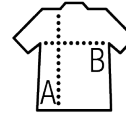

MEN'S POLO SHIRT

Quality

PIQUÉ 270
100% combed Ringspun cotton
Rib collar and cuffs
Reinforcing tape on neck

Style

Short sleeves
Contrasting striped collar and cuffs
3 tone on tone buttons
Straight hem with contrasted side slits
Cut and sewn
Spare button on the inside seam

Sizes	S	M	L	XL	XXL
A/B	70/50	72/53	74/56	76/59	78/62

PACKAGING

5

50

Carton size : 57 x 38 x 31 cm
Weight per carton : 15,9 kg

CHARACTERISTICS

White

Red