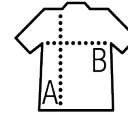

MEN'S TRUCKER NECK SWEATSHIRT (1/4 ZIP)

Quality

BRUSHED FLEECE 280
50% Ringspun cotton - 50% polyester
Elastane rib hem and cuffs
Reinforcing tape on neck

Style

Set in sleeves
Lined and contrasted neck
Cut and sewn

Sizes	S	M	L	XL	XXL	3XL
A/B	69/51	71/54	73/57	75/60	77/63	79/66

PACKAGING

5

20

Carton size : 56 x 34 x 44 cm
Weight per carton : 10,5 kg

CHARACTERISTICS

Royal blue

Black