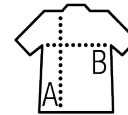

RAGLAN SLEEVE T-SHIRT

Quality

MESH POLYESTER 140
100% breathable polyester
Binding on collar

Style

Raglan sleeves
Longer length

Sizes	XXS	XS	S	M	L	XL	XXL	3XL
A/B	66/44	68/47	70/50	72/53	74/56	76/59	78/62	80/65

SOL'S SPORTY WOMEN
01159

PACKAGING

10

50

Carton size : 55 x 36 x 23 cm
Weight per carton : 8,7 kg

CHARACTERISTICS